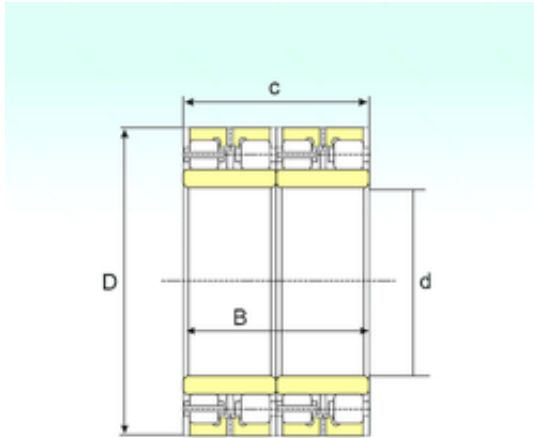

American BEARING MFG.CORP.

950 mm x 1300 mm x 850 mm ISB FCDP
190260850 Rodamientos De Rodillos

Bearing No. FCDP 190260850

Size	950x1300x850 mm
Bore Diameter	950 mm
Outer Diameter	1300 mm
Width	850 mm
d	950 mm
D	1300 mm
B	850 mm
C	850 mm
Weight	3390 Kg
Basic dynamic load rating (C)	32200 kN

FCDP 190260850 Bearing 2D drawings and 3D CAD models