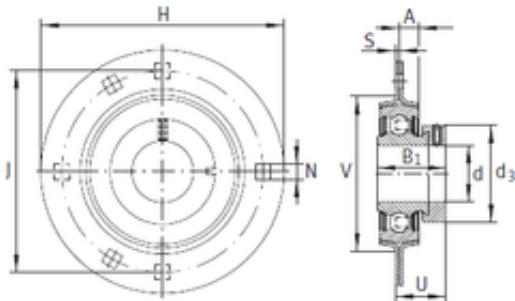

### INA RA30 Unidad De Rodamiento

RA30 Bearing 2D drawings and 3D CAD models

Bearing No. RA30

Bore Diameter	30 mm
d	30 mm
V	71 mm
U	29,2 mm
d3	44 mm
A	8,7 mm
B1	35,8 mm
H	112,7 mm
J	90,5 mm
N	10,5 mm
S	2,5 mm
Category	Bearings
Inventory	0.0
Manufacturer Name	SCHAEFFLER GROUP
Minimum Buy Quantity	N/A
Weight / Kilogram	0.61
Product Group	M06110